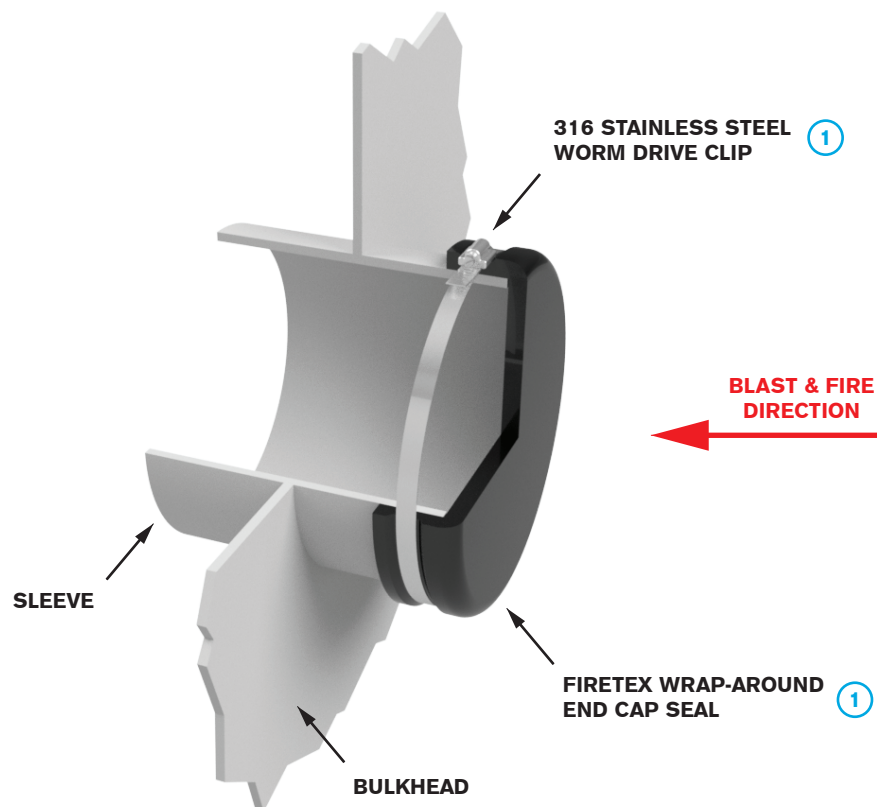

Special Firetex End Cap Type Seals

www.mclunitex.com

① PROVIDED BY MCL UNITEX LTD.

Specification

Installation: Each seal is supplied with installation instructions and a stainless steel worm drive clip.

General: The bulkhead penetration shown above may also be applied to a deck penetration. The reason for using the End Cap Type Seal would typically be caused by the removal of a pipe penetration.